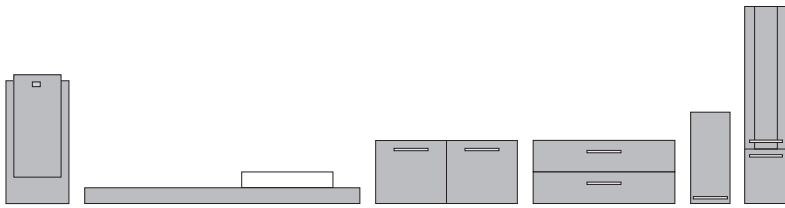

450mm Tall Mirror, Wenge
Zero 50 Basin
1800mm Countertop (100mm), Wenge
900mm Door Unit, Wenge
900mm Drawer Unit, Wenge
300mm Wall Unit, Wenge
350mm Tall Wall Unit, Wenge

95