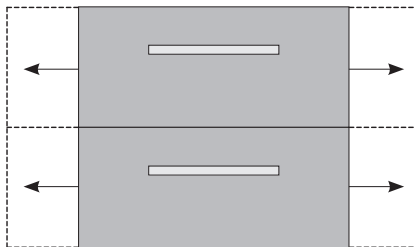

Bespoke Elements

Bespoke Countertops

Cut-out Service

Semi-inset your basin into your countertop.

We provide a factory prepared and finished cut-out for the basin of your choice.

Bespoke Furniture

We can provide special sizes of furniture. This may be for contract opportunities or to match a specific ceramic basin. Send us your specification and we will provide you with a quotation.