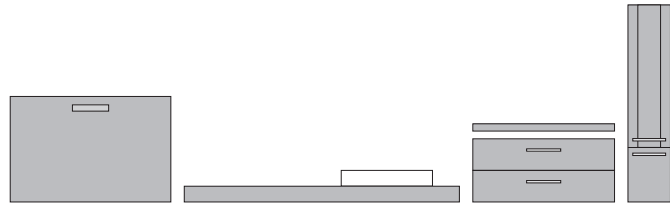

1200mm Mirror
Verso 75x37 Basin
1800mm Countertop (100mm), Wenge
900mm Countertop (50mm), Gloss White
900mm Drawer Unit, Gloss White
350mm Tall Wall Unit, Wenge