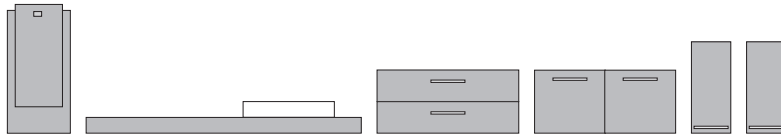

450mm Tall Mirror, Wenge
 Verso 75x37 Basin
 1800mm Countertop (100mm), Wenge
 450mm Door Unit, Wenge (x2)

450mm Tall Mirror, Grey Zebrano
 Zero Plus 60/2 Basin
 1800mm Countertop (100mm), Grey Zebrano
 900mm Drawer Unit, Grey Zebrano
 900mm Door Unit, Gloss Mocca
 300mm Wall Unit (x2), Gloss Mocca