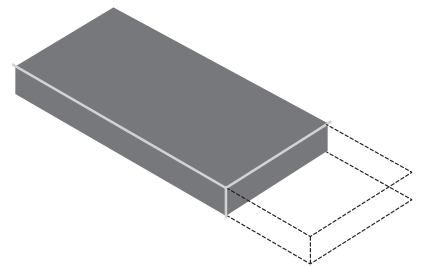

Bespoke Countertops Sizes

We can provide special sizes of countertop on request.

Send us your specification and we will provide you with a quotation.